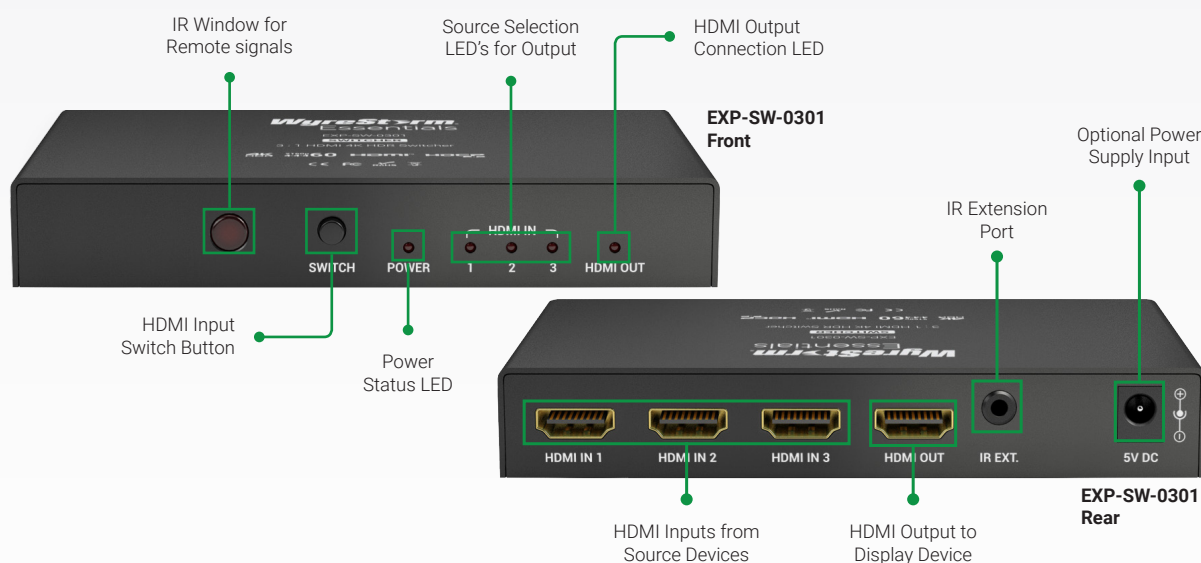

# WyreStorm Express™ 3x1 HDMI Switcher with Remote

## EXP-SW-0301 v2

2160p  
4:4:4 60 4K HDR HDMI HDCP 2.2

WyreStorm - Powerful. Reliable. Simple.

## Introduction

The WyreStorm Essentials EXP-SW-0301 enables quick and easy auto-switching of up to three 4K HDR or 1080p HDMI sources to a single HDMI output with control from both the front panel or the IR remote handset included. The EXP-SW-0301 also upgrades to support the full 18Gbps bandwidth HDMI 2.0 offers; 2160p@60Hz 4:4:4 and support for Dolby Vision™ included.

## Key Features

- Simple plug-and-play connection - no set up or software required
- Passive operation means power is drawn from connected devices, no external PSU required
- Allows up to 3 HDMI devices, such as satellite decoder or Blu-Ray player, to be switched to one HDMI display device
- Supports 4K@60Hz 10bit 4:2:0 | 4:4:4 and HDR@24Hz 10bit BT.2020
- Fully HDCP 2.2 compliant
- Data rates up to 18Gbps
- Automatically negotiates EDID signals from display for seamless communication between devices
- HDR and Dolby Vision support
- DTS-X and Dolby Atmos™ supported
- Plug and play set up for easy installation – no set up / drivers / software required
- Compact, durable design for unobtrusive installation