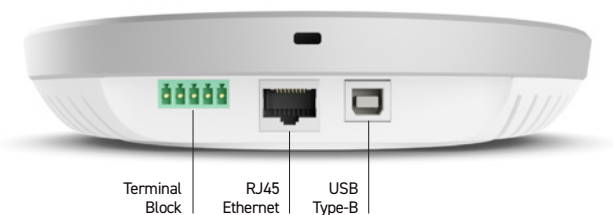

STEM HUB EXPRESS
Connections