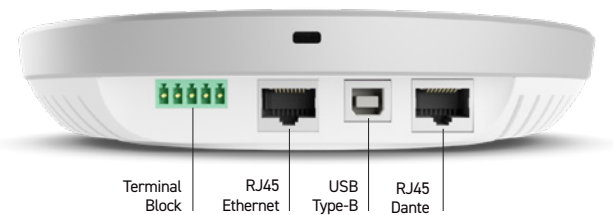

STEM HUB & HUB EXPRESS COMMUNICATION CENTER

OVERVIEW

Stem Hub Communication Center is required when more than one Stem Ecosystem audio endpoint is used in a room, allowing multiple devices to communicate with each other and function as an ecosystem. With two different variations to choose from, Hub and Hub Express, you have a variety of flexible connectivity options to integrate with conferencing platforms or expand the system over any network infrastructure.

- Connects up to 10 audio endpoints, centralizes and processes signals from all connected devices to provide a single audio channel for the entire room.
- Ethernet connection provides the device with data, power, SIP, and the ability to communicate with other networked endpoints.
- Hub: Dante® digital audio networking (1 input / 1 output) including compatibility with Dante Domain Manager for seamless expansion over any network infrastructure.
- USB connectivity allows to connect a Stem Ecosystem room solution directly to a PC for video conferencing, Power over Ethernet (PoE+).
- Female terminal block connector is available to connect existing analog speakers in the room or to add them for additional speaker output.
- Power over Ethernet (PoE+).
- Wall mountable with slim design to hide the device behind a screen.
- Kensington lock equipped.

SPECIFICATIONS (subject to change)

GENERAL

Connector Type	RJ45 and USB Type B
Power Requirements	Power over Ethernet Plus (PoE+) 802.3 at Type 2
Control Application	Stem Ecosystem Platform
Weight	0.5 lbs (0.23 kg)
Product Dimensions	7 x 1.5 in (17.8 x 3.8 cm) D x H
Operating Temperature Range	-6.7°C (20°F) to 40°C (104°F)
Storage Temperature Range	-29°C (-20°F) to 74°C (165°F)

STEM HUB & HUB EXPRESS
 Communication Center

STEM HUB
 Connections

STEM HUB EXPRESS
 Connections